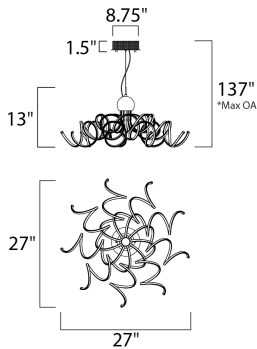

**PRODUCT DESCRIPTION**

This contemporary collection features a cork screw configuration of Polished Chrome metal surrounding bands of 3000K LED. This eclectic approach to lighting design is sure to please those looking for a unique source of light.

\*max overall height of fixture

**MEASUREMENTS**

- DIMENSION : 29" L x 29" W x 13" H
- MAX OAH : 137" OAH
- CANOPY : 10" W x 2" H x 10" L
- HANGING WEIGHT : 10.78 lb

**LAMPING**

- INPUT VOLTAGE : 120V
- LUMENS : 5,880 Rated (4,440 Del.)
- BULB : 9 x 9.36W LED PCB Integrated , 84W Total
- BULB INCLUDED : (Integrated)
- DIMMABLE : Triac CL
- CRI : 80+ CRI
- COLOR\_TEMP : 3000K

**FINISHES OPTION**

- Polished Chrome (PC)

**MATERIAL**

Aluminum, Acrylic, Steel

**RATINGS**

cETLus  
Dry Location

**ADDITIONAL**

ADJUSTABLE  
OPERATING TEMPERATURE:  
-20°C (-4°F), 40°C (104°F)